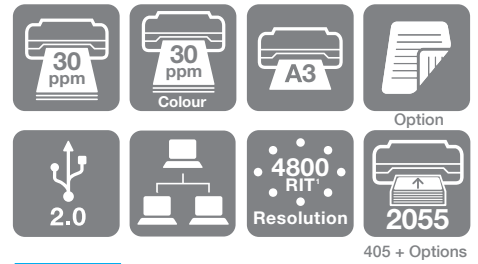

Epson AcuLaser C9300N Series

DATASHEET

Model shown: AL-C9300N

This top-of-the-range A3 colour laser printer, the AcuLaser C9300N Series, offers businesses and medium-to-large workgroups first-class prints, with one of the highest print qualities in its class.

Businesses that demand professional prints will appreciate Epson's resolution improvement technology, AcuLaser Colour-RI Tech, which eliminates uneven edges in text and delivers charts, graphics and even CAD schematics with clear, crisp tones. The C9300N Series also offers Epson's new Advanced Amplitude Modulation (AAM) screen technology to analyse dot placement and produce sharp images with well-defined edges.

Its high-quality prints are affordable, as the C9300N Series boasts Epson's lowest cost-per-page for a colour laser. This, in addition to the optional duplex unit which helps save up to 50% on paper usage, plus the ENERGY STAR-qualified reduced power consumption, mean that its TCO is very low.

With a compact footprint and the ability to print at up to A3 size in colour, the C9300N Series is engineered with the needs of businesses in mind. Its print speed of up to 30ppm in A4 mono and colour helps boost businesses productivity and a paper capacity of up to 2055 sheets saves on time refilling it. And the Gigabit Ethernet and PDL support with IPSec, IPv6 and SSL makes integration into complex IT environments hassle-free.

The C9300N Series has a maximum monthly duty cycle of up to 100,000 pages, so businesses can be confident that their investment in the Epson range is a sound one.

KEY FEATURES